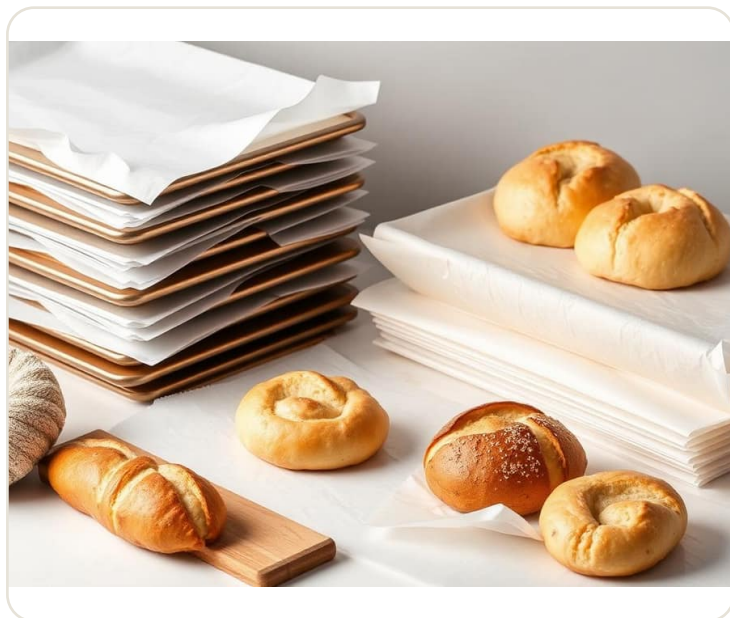

PACKAGING

Bakery Liner & Parchment Sheets

Overview

Silicone-coated bakery liner sheets and parchment paper for trays, baskets and ovens.

Key Features

- Silicone Non-Stick Coating
- Oven-Safe to 220°C
- Tray & Basket Liners
- Greaseproof Grade
- Pre-Cut & Roll
- Custom Logo Print
- Compostable Options
- Bulk Wholesale

Description

Food-grade bakery liner and parchment sheets — silicone-coated for non-stick baking, tray service and basket presentation. Available in white, brown and printed variants for bakeries, patisseries, hotels and cloud kitchens across the UAE.

Customization Options

Type: Silicone Parchment Sheet · Greaseproof Liner · Tray Liner · Basket Liner · Deli Sheet · Cake Circle · Doily

Color: White · Brown Kraft · Black · Printed Pattern · Custom

Size: 20x20cm · 30x30cm · 40x60cm · 60x40cm Tray · Roll (50m) · Custom Size

Coating: Silicone Both Sides · Silicone One Side · Greaseproof (No Coating) · Wax Coated

Order Bakery Liner & Parchment Sheets today

WhatsApp +971 55 147 9547 · info@massdubai.com · <https://massdubai.com/bakery-liner-sheets>