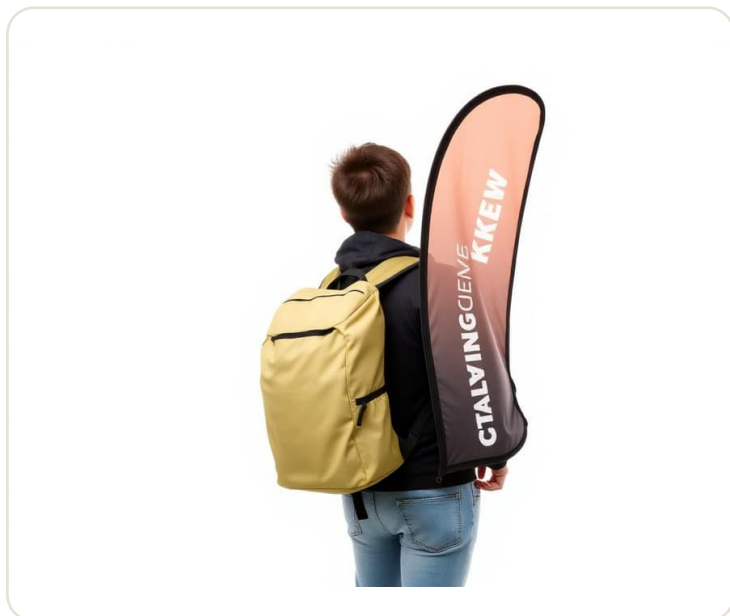

EXHIBITION & EVENTS

Backpack Walking Flags

Overview

Wearable backpack-mounted flags for street marketing & brand ambassadors.

Key Features

- Lightweight Harness
- Fiberglass Pole
- Feather or Teardrop
- Padded Shoulder Straps
- Single or Double Sided
- Adjustable Fit
- Quick Assembly
- Replaceable Flag

Description

Take your brand on a walk with backpack-mounted walking flags. Lightweight harness with a fiberglass pole holds a custom feather or teardrop flag for street marketing and brand activations.

Customization Options

Style: Feather (Convex) · Teardrop · Sail Shape

Height: 1.5m · 2m · 2.5m · 3m

Sides: Single Sided · Double Sided (Block-Out)

Quantity: 1 Unit (Sample) · 5 Units (Team) · 10+ Units (Activation)

Order Backpack Walking Flags today

WhatsApp +971 55 147 9547 · info@massdubai.com · <https://massdubai.com/backpack-flags>