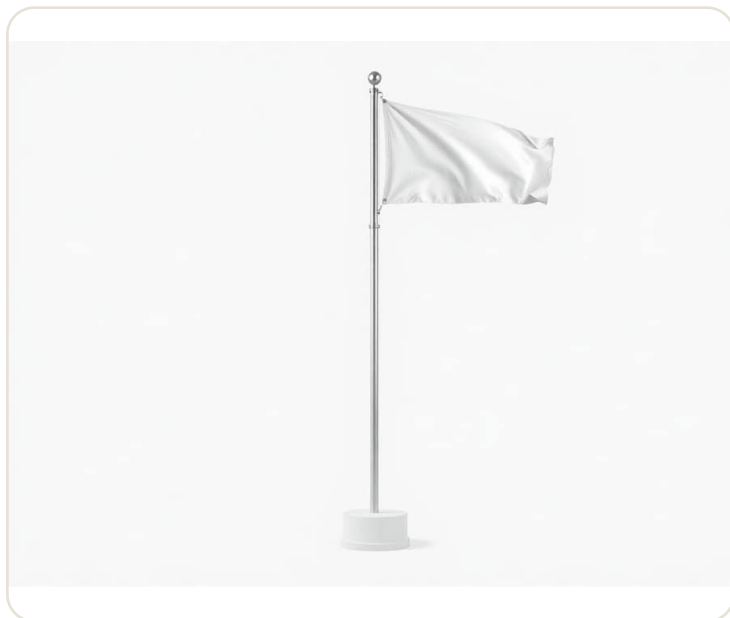

EXHIBITION & EVENTS

Aluminium Flag Poles

Overview

Premium aluminium indoor & outdoor flag poles with optional branded flags.

Key Features

- Anodised Aluminium
- Weighted Concrete Base
- Indoor & Outdoor
- Rotating Top Bracket
- Single, Double & Triple Sets
- Telescopic & Fixed Heights
- Optional Branded Flag
- Professional Installation

Description

Display your national, corporate or VIP flag with confidence on our anodised aluminium flag poles. Indoor lobby poles with weighted bases, outdoor wall-mounted poles and tall ground-set flagpoles.

Customization Options

Diameter: 30mm · 40mm · 50mm · 60mm

Height: 3m (Indoor) · 4m · 6m (Outdoor) · 8m+ · Custom

Base: Concrete Weight Base · Wall Bracket · Ground Sleeve · Cross Stand

Set: Single Pole · Double Pole Set · Triple Pole Set · Pole Only · Pole + Flag

Order Aluminium Flag Poles today

WhatsApp +971 55 147 9547 · info@massdubai.com · <https://massdubai.com/flag-poles>